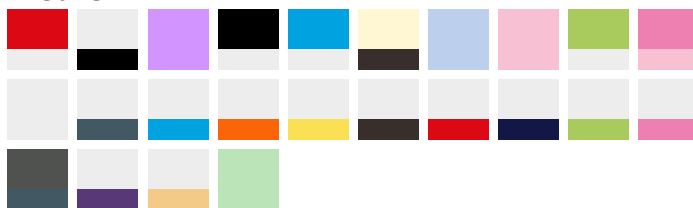

## SLABBETJE MET VELCRO

**Samenstelling:** 100% cotton

**Gewicht:** 385

**Aantal per verpakking:** 250

- Sluiting met velcro

**Uitzondering:** Afmetingen/Dimensions: 43 x 27 cm

### Kleuren:

Fire Red/White, White/Black, Light Purple, Black/White, Aqua/White, Ivory/Chocolate, light blue, Light Pink, Lime Green/White, Pink/Light Pink, White, White/Anthracite, white/Aqua, White/Bright Orange, White/Bright Yellow, White/Chocolate, White/Fire Red, White/French Navy, White/Lime green, White/Pink, Graphite/Anthracite Grey, White/Purple, White/Sand, Mint Green